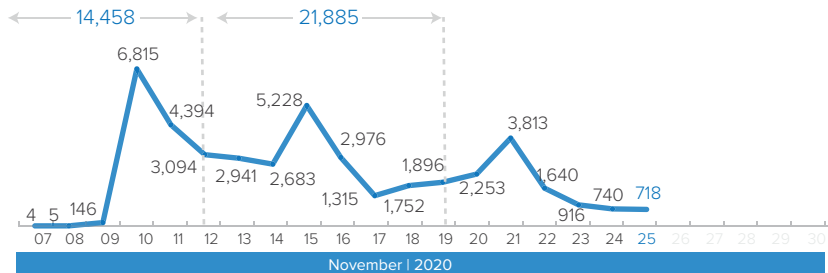

Daily Arrival Trends