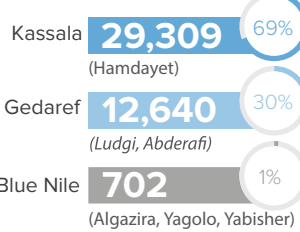

Ethiopia Situation - Daily New Arrivals Update

as of 25 November 2020

Total New Arrivals From Ethiopia¹

42,651

Individuals

¹ Since 7th of November 2020.

Per State

Arrivals average per day² (since 10th Nov)

2,656

² Arrivals average since beginning of Nov 2,245.

Beginning of November 2020, UNHCR has recorded an influx of asylum seekers at border entry points in East Sudan from Ethiopia, after military confrontations in the Tigray region in northern Ethiopia.

UNHCR's teams at the border areas of the eastern Sudanese states of Kassala and Gedaref are working with the Sudanese Commissioner of Refugees (CoR), local authorities and partners to monitor and respond to the situation, as well mobilizing resources to provide life-saving assistance services to the new arrivals. Inter-agency coordination and contingency response planning is well underway.