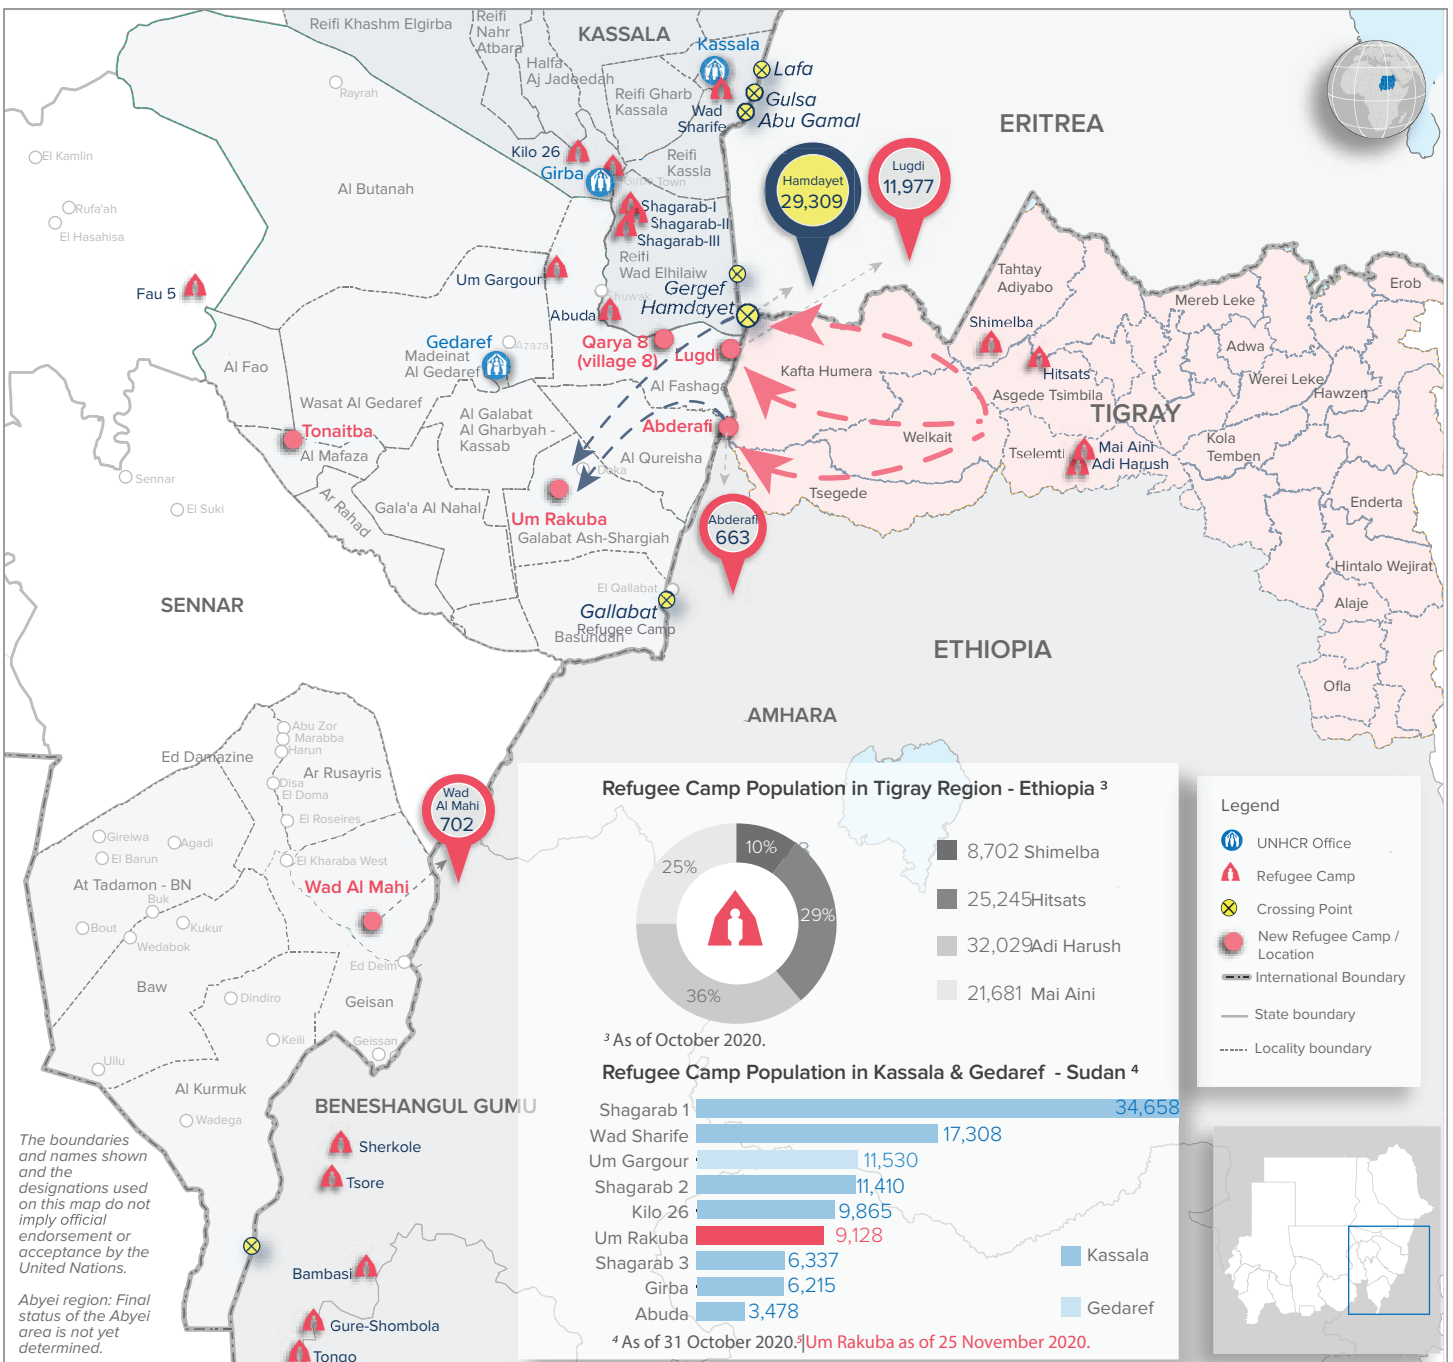

Ethiopia Situation - Daily New Arrivals Update

as of 25 November 2020

Total New Arrivals From Ethiopia¹

42,651

Individuals

¹ Since 7th of November 2020.

Per State

Arrivals average per day² (since 10th Nov)

2,656

² Arrivals average since beginning of Nov 2,245.

Beginning of November 2020, UNHCR has recorded an influx of asylum seekers at border entry points in East Sudan from Ethiopia, after military confrontations in the Tigray region in northern Ethiopia.

UNHCR's teams at the border areas of the eastern Sudanese states of Kassala and Gedaref are working with the Sudanese Commissioner of Refugees (CoR), local authorities and partners to monitor and respond to the situation, as well mobilizing resources to provide life-saving assistance services to the new arrivals. Inter-agency coordination and contingency response planning is well underway.

Daily Arrival Trends

Estimated Demographic Data³

³ The estimated demographic data is based on convey movement lists captured by authorities at Hamdayet border-point (for 7000 Ind).

The boundaries and names shown on this map do not imply official endorsement or acceptance by the United Nations.