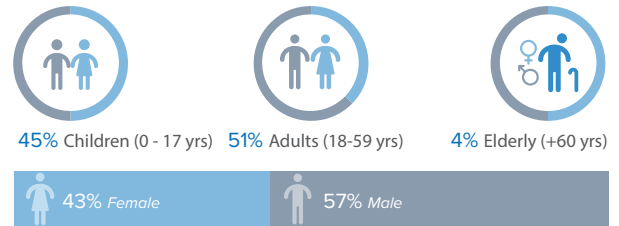

Estimated Demographic Data³

³ The estimated demographic data is based on convey movement lists captured by authorities at Hamdayet border-point (for 7000 Ind).